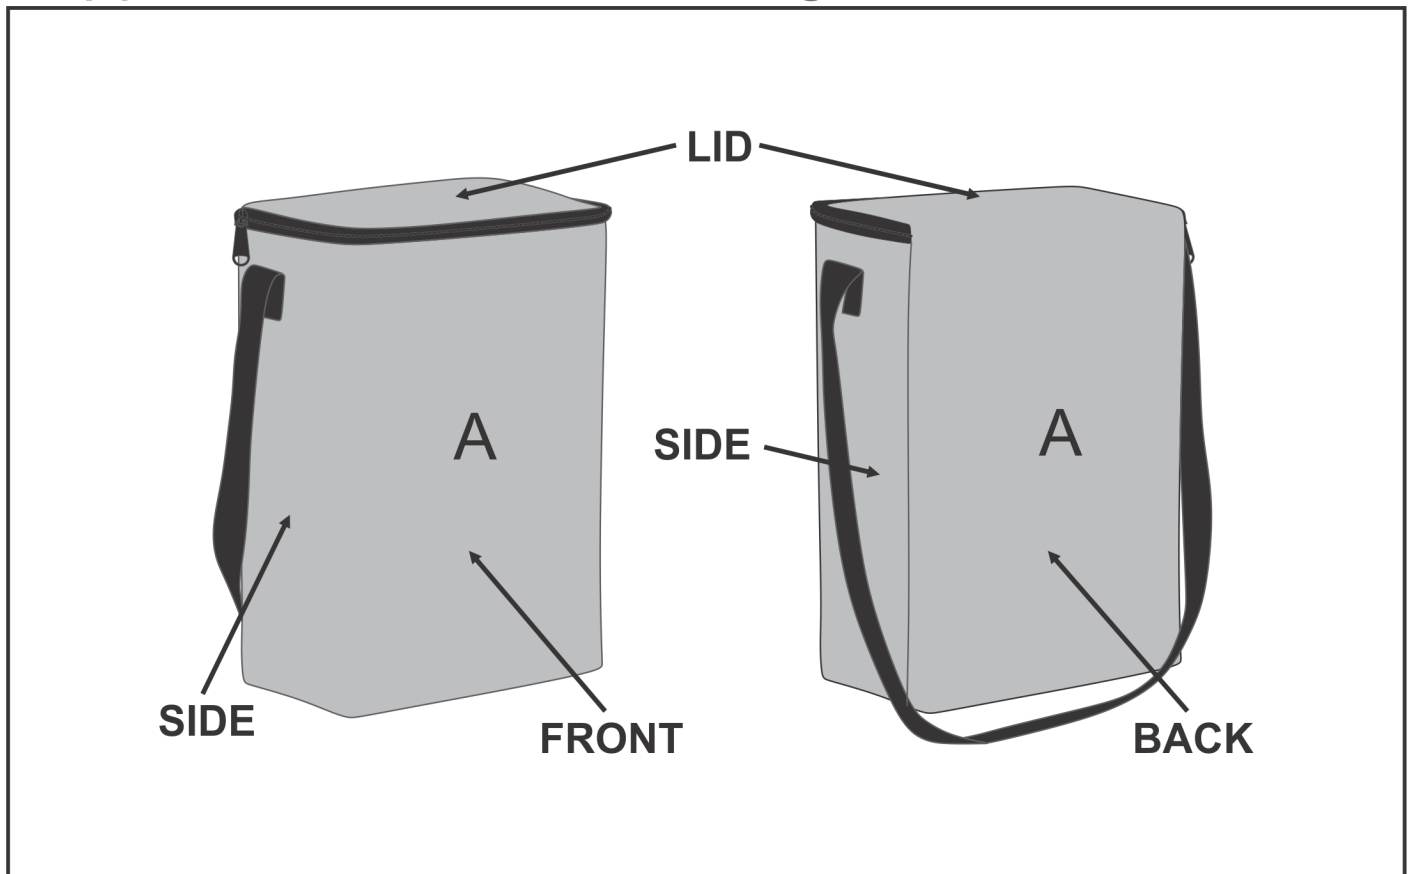

CC-HP-9-G

Hoppla Chiller 16 Cooler Bag

Need to know:

- Includes 1-Position Sublimation (setup fees apply)
- **Please Note: We cannot guarantee 100% logo Alignment on all Brandable Panels.**

Branding Options:

Position A

1. Custom Sublimation A (CPSUB-A)
Full Colour
Size: 740mm wide x 580mm high